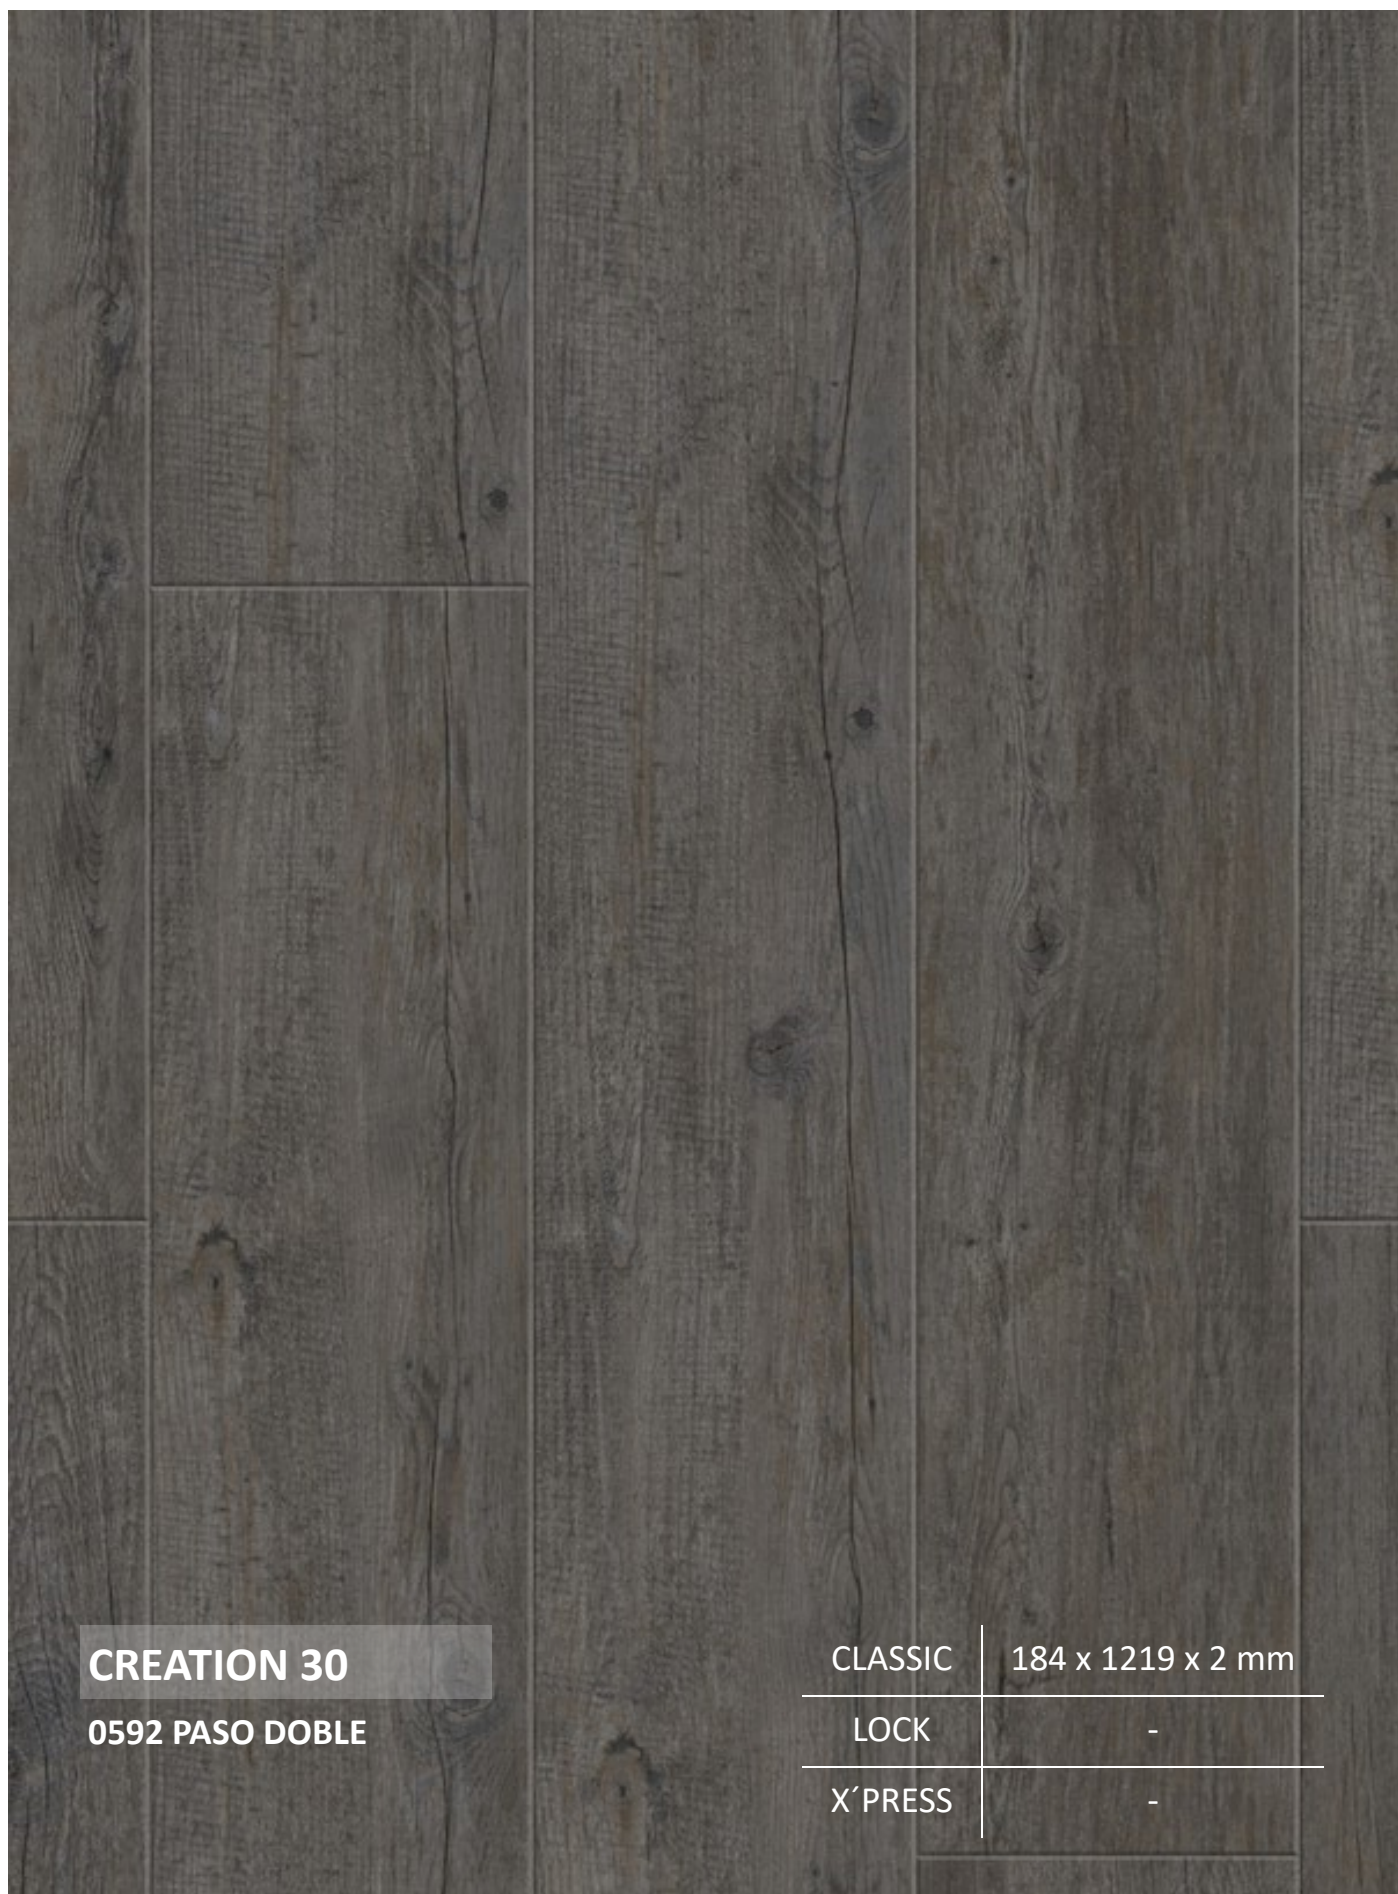

0590 SIRTAKI

CLASSIC	184 x 1219 x 2 mm
LOCK	-
X'PRESS	-

0590 SIRTAKI

CREATION 30

0591 MILONGA

CLASSIC	184 x 1219 x 2 mm
LOCK	-
X'PRESS	-

0591 MILONGA

CREATION 30